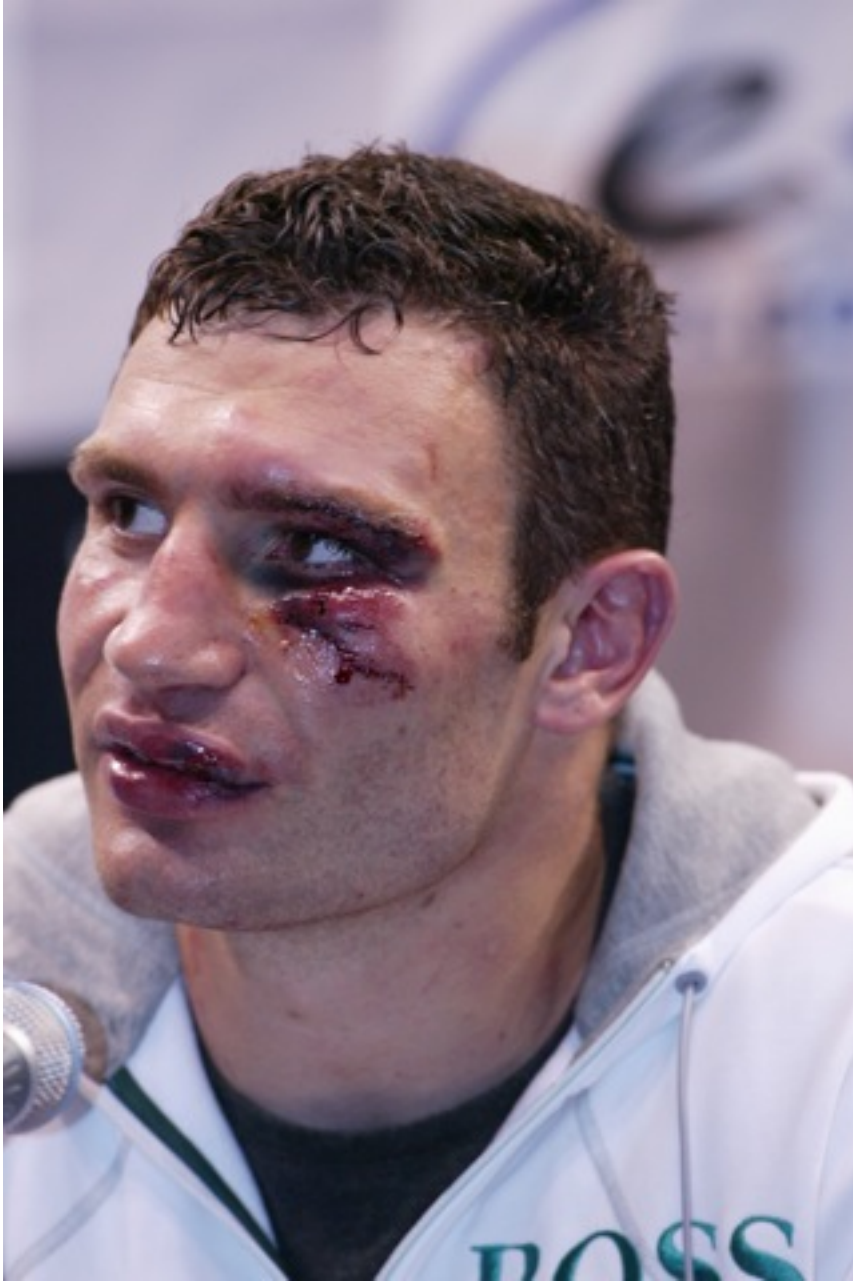

## Rest In Peace, Joe Souza

Written by Michael Woods

Tuesday, 15 November 2011 16:43

---

*Souza gave boxers, like Vitali, seen here following his 2003 clash with Lennox Lewis, the chance to fight on, as long as possible. (Hogan)*

He was one of the very best at the art and science of closing cuts. TSS bids adieu to ace cutman Joe Souza, who died on Monday evening, at age 77, from cancer.

## Rest In Peace, Joe Souza

Written by Michael Woods

Tuesday, 15 November 2011 16:43

---

A story on Fight Saga by Joseph Herron relays the sad news that the boxing bloodstopper was set to celebrate his 50th wedding anniversary, with wife Virginia, in two weeks.

Souza ran a gym in San Antonio, but most fight fans knew him as the guy with the glasses who usually had a couple cotton swabs with some salve or another on them dangling from his mouth. He needed every sort of salve to keep Vitali Klitschko's brains from emptying out through the slices on and under his left eye opened up by Lennox Lewis in their 2003 clash.